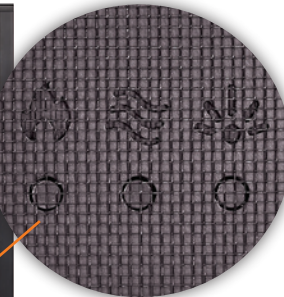

SimpliFire[®]
Fire Made Simple

Electric

Inception Fireplace

Game-changing Technology

Authentic, digital flames come to life with Digital Spark™ technology, which combines the latest in imaging technology and fire content to deliver a true-to-life fireside experience. Choose from a range of wood or gas fire backdrops and sounds to enhance the ambiance. Enjoy a 36-inch wide opening with no glass or glare to interrupt the view.

Watch it Burn

Controls – Personalize your fireplace

ON-FIREPLACE BUTTONS: Control the flame, heater and lights with buttons on lower right of fireplace.

-  **Flames:** Flames On/Off; Fireplace Off
-  **Heater:** On/Off
-  **Lights:** High/Medium/Low/Off