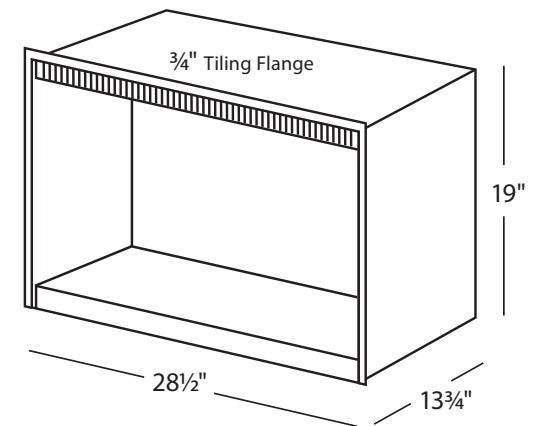

Optional Surrounds

- Standard Surround
 - 3 Sided — 23½" h x 37¾" w 4 Sided — 28" h x 37¾" w
- Oversized Surround
 - 3 Sided — 26" h x 43¼" w 4 Sided — 33½" h x 43¼" w
- Forgeworks Face
 - 23½" h x 37¾" w

Insert Specifications

Voltage	120v		
Glass Size	17½" h x 28½" w		
Insert Dimensions	HEIGHT	WIDTH	DEPTH
	19"	28½"	13¾"

Please see owners manual for most up to date specifications

POP-377

uptownfireplaces.com